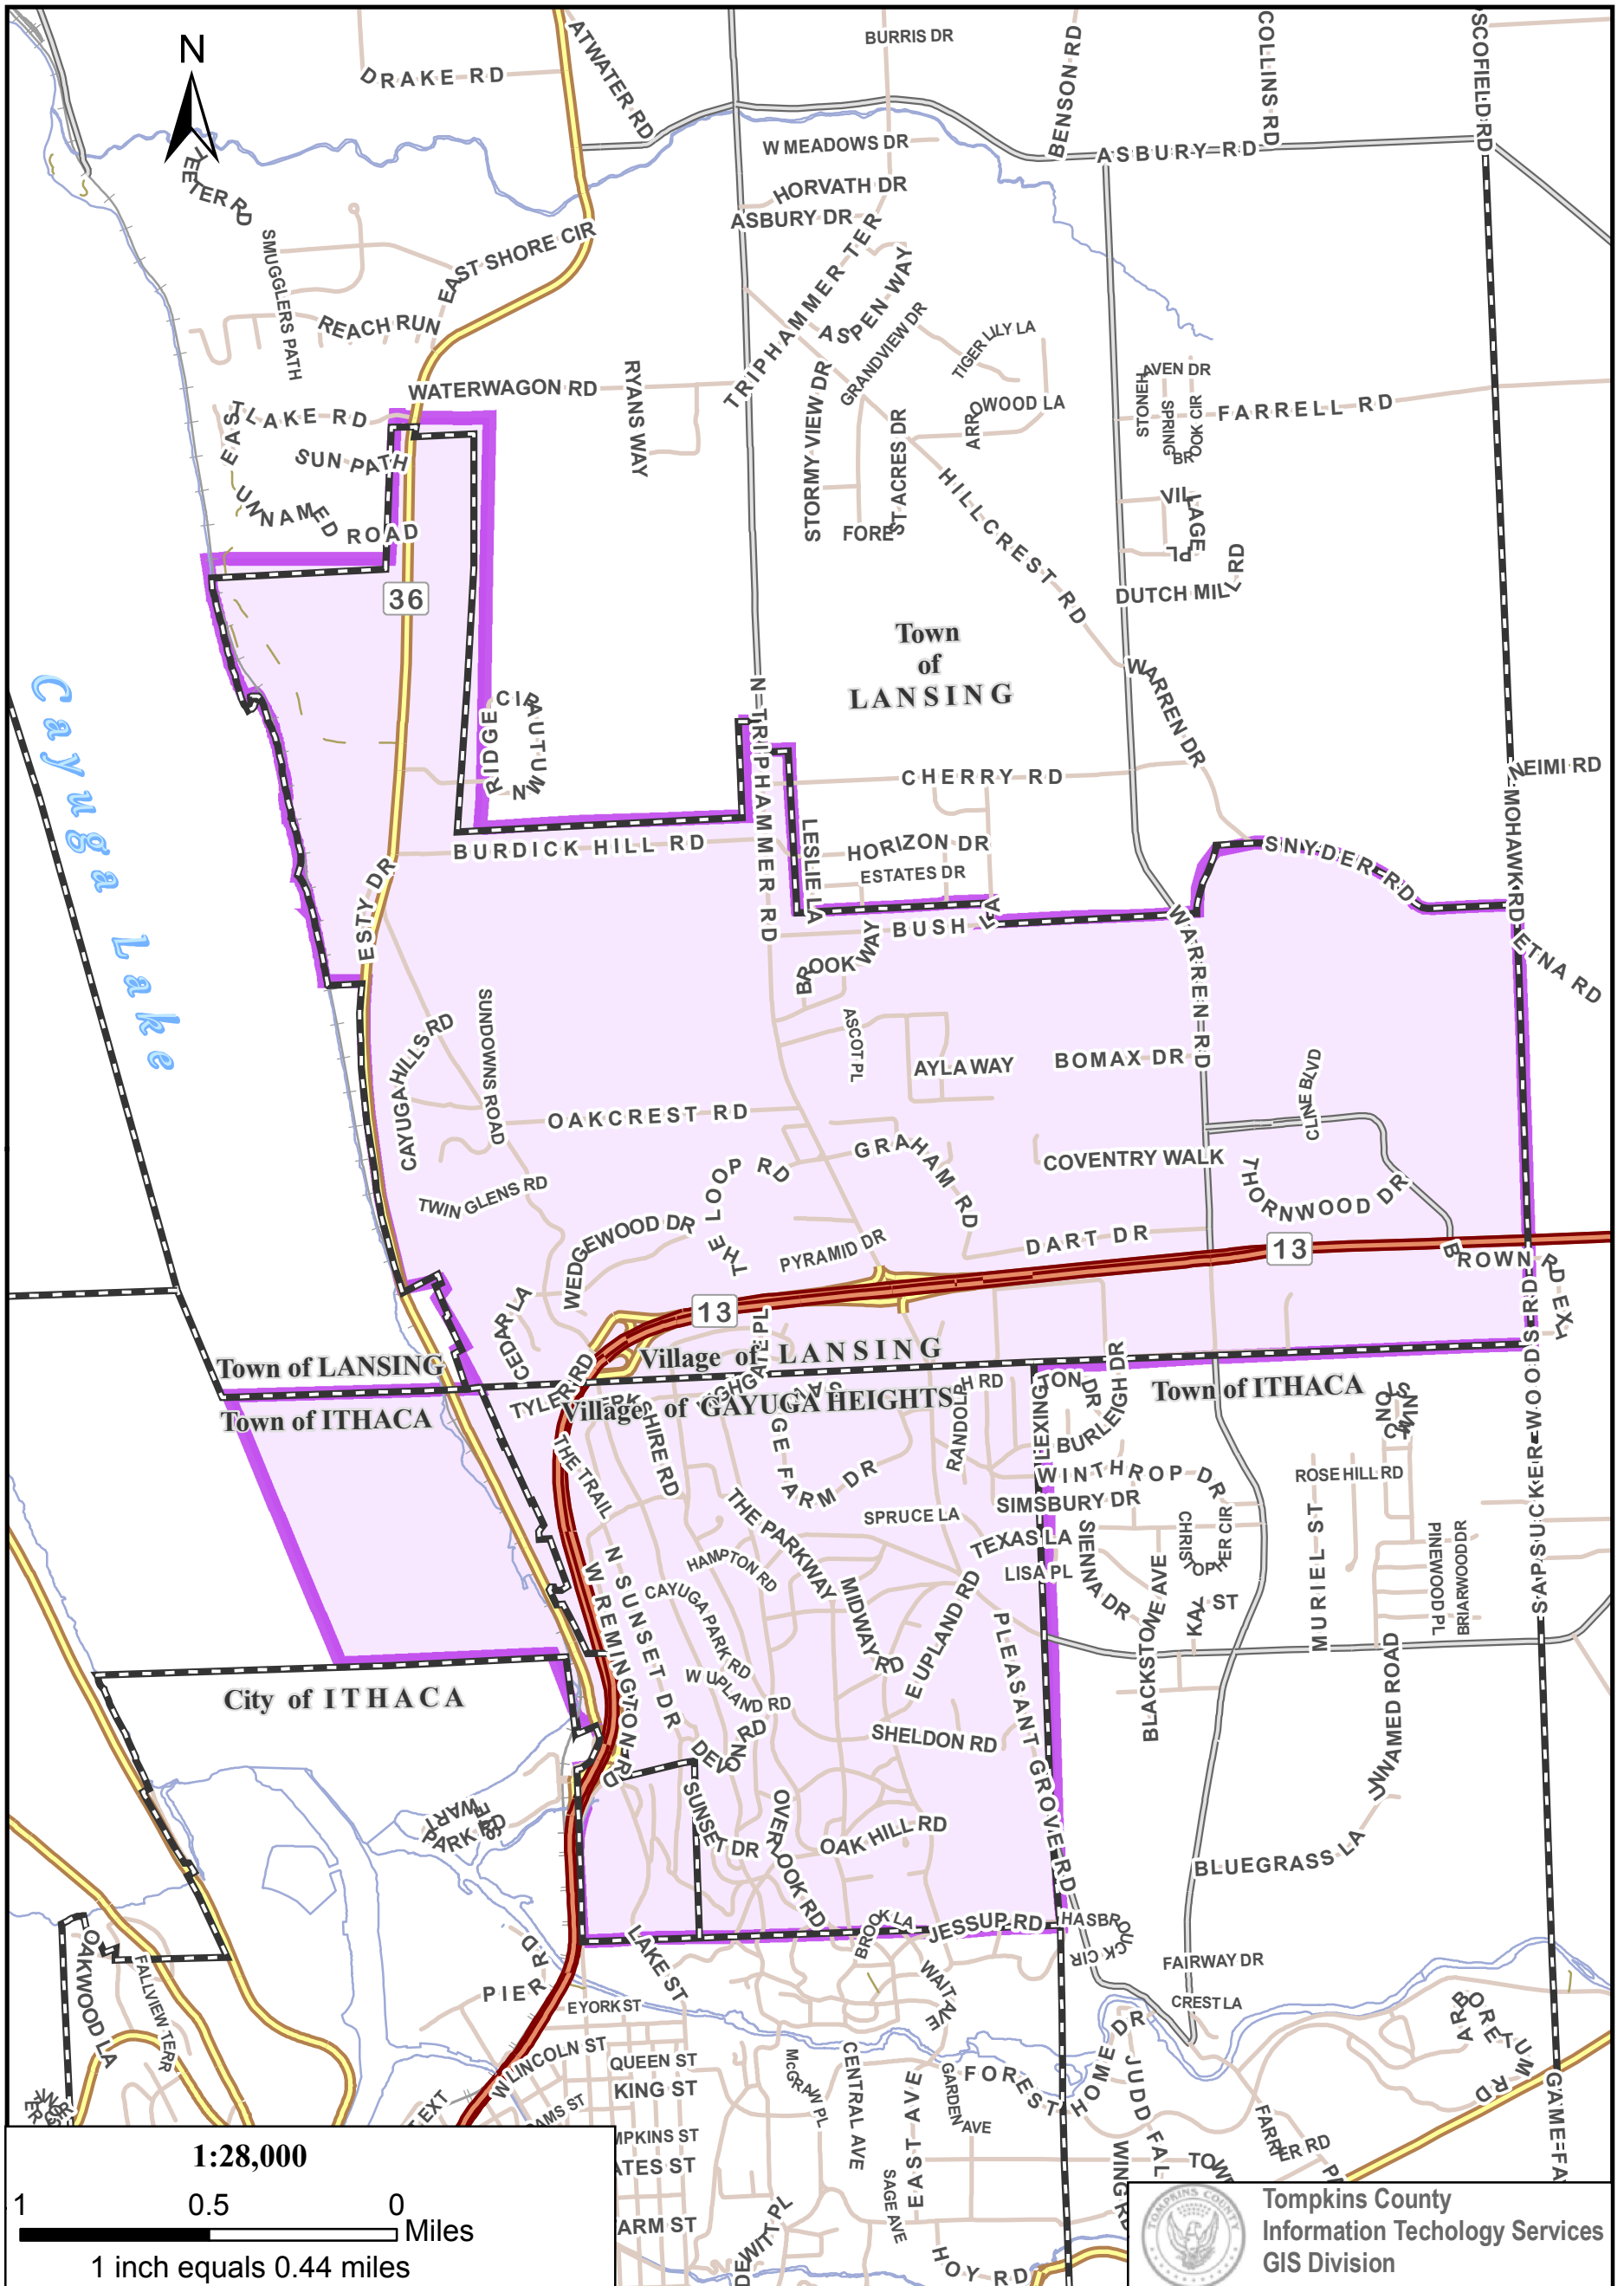

# Tompkins County

## 2012 Reapportionment Plan

### Legislative District 10

### Legal Description - Attachment 10

County Population: 101,564  
 District Population: 7,443  
 Ideal Average: 7,255  
 Deviation from Ideal Average: 2.59%

Tompkins County  
 Information Technology Services  
 GIS Division